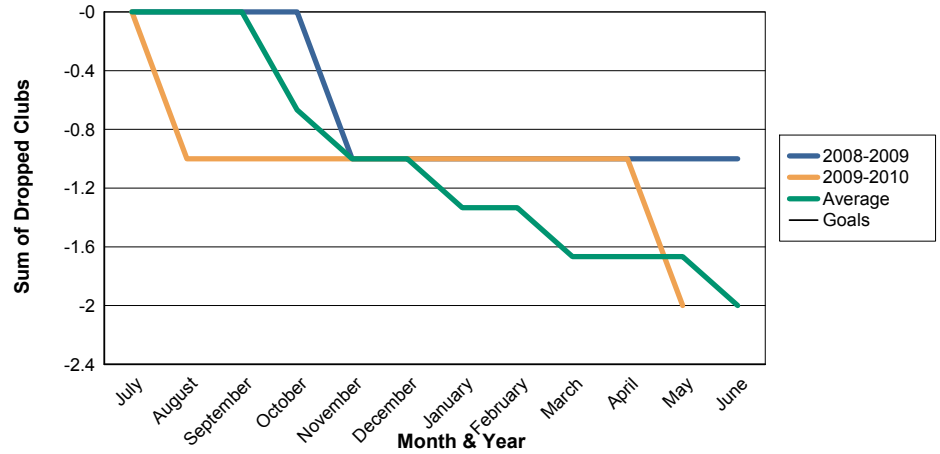

3 Year Comparisons for GMT Constitutional Area 1

By GMT District

As of May 2010

Sum of New Clubs/ Month & Year

For District 11 D1

Sum of Dropped Clubs/ Month & Year

For District 11 D1

Sum of Net Clubs/ Month & Year