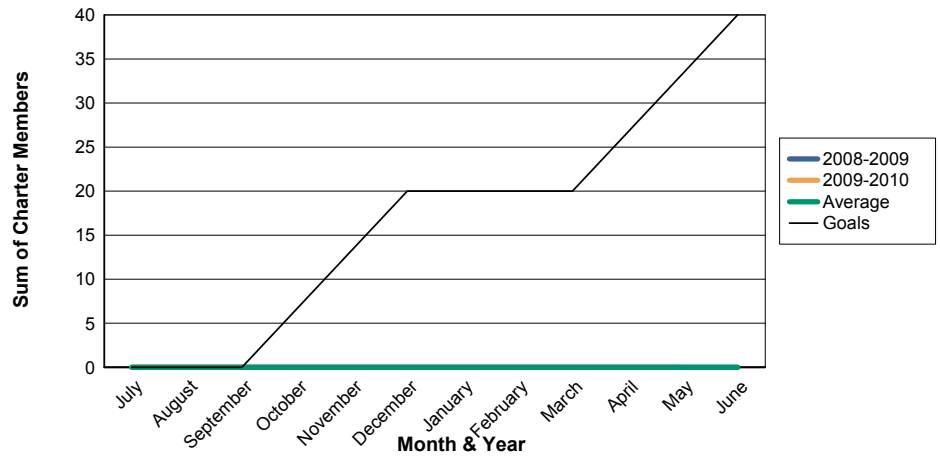

3 Year Comparisons for GMT Constitutional Area 1

By GMT District

As of May 2010

Sum of New Clubs/ Month & Year

For District 11 D1

Sum of Dropped Clubs/ Month & Year

For District 11 D1

Sum of Net Clubs/ Month & Year

For District 11 D1

Sum of Charter Members/ Month & Year

For District 11 D1

3 Year Comparisons for GMT Constitutional Area 1

By GMT District

As of May 2010

Sum of New Members/ Month & Year

For District 11 D1