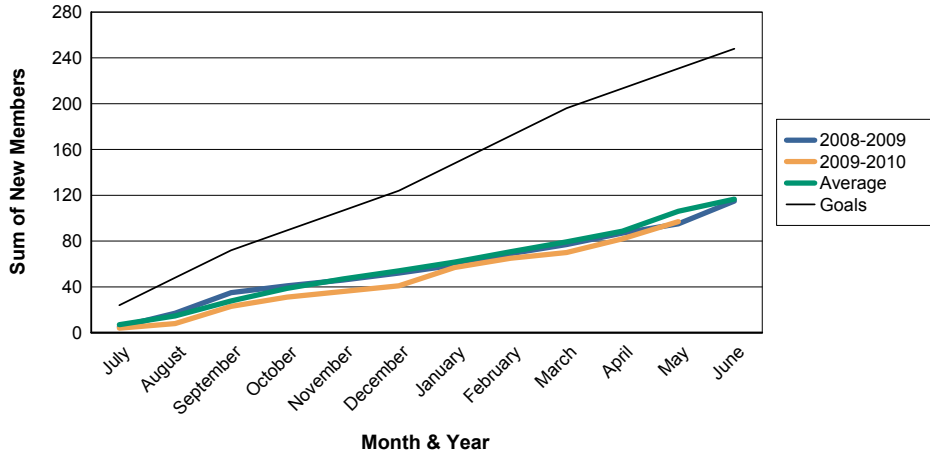

3 Year Comparisons for GMT Constitutional Area 1

By GMT District

As of May 2010

Sum of New Clubs/ Month & Year

For District 11 D1

Sum of Dropped Clubs/ Month & Year

For District 11 D1

Sum of Net Clubs/ Month & Year

For District 11 D1

Sum of Charter Members/ Month & Year

For District 11 D1

3 Year Comparisons for GMT Constitutional Area 1

By GMT District

As of May 2010

Sum of New Members/ Month & Year

For District 11 D1

Sum of Dropped Members/ Month & Year

For District 11 D1

Sum of Net Members/ Month & Year

For District 11 D1