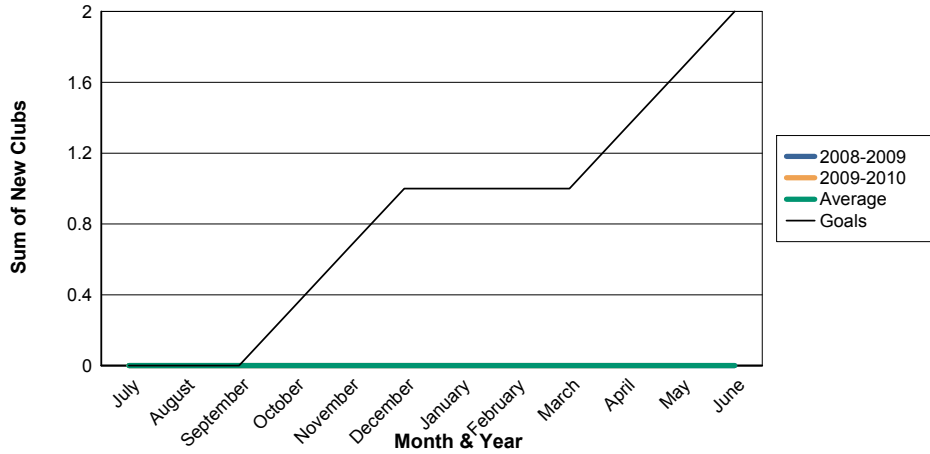

3 Year Comparisons for GMT Constitutional Area 1

By GMT District

As of May 2010

Sum of New Clubs/ Month & Year

For District 11 D1

Sum of Dropped Clubs/ Month & Year

For District 11 D1

Sum of Net Clubs/ Month & Year