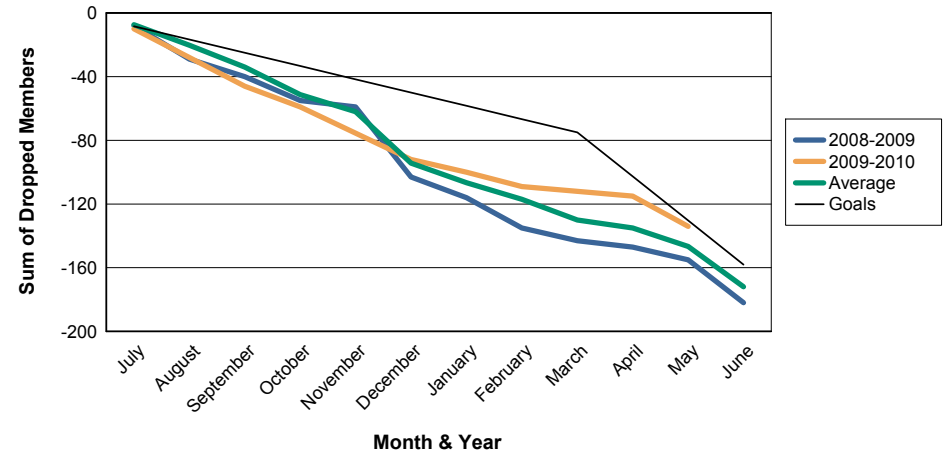

For District 11 D1

Sum of Charter Members/ Month & Year

For District 11 D1

3 Year Comparisons for GMT Constitutional Area 1

By GMT District

As of May 2010

Sum of New Members/ Month & Year

For District 11 D1

Sum of Dropped Members/ Month & Year

For District 11 D1

Sum of Net Members/ Month & Year

For District 11 D1