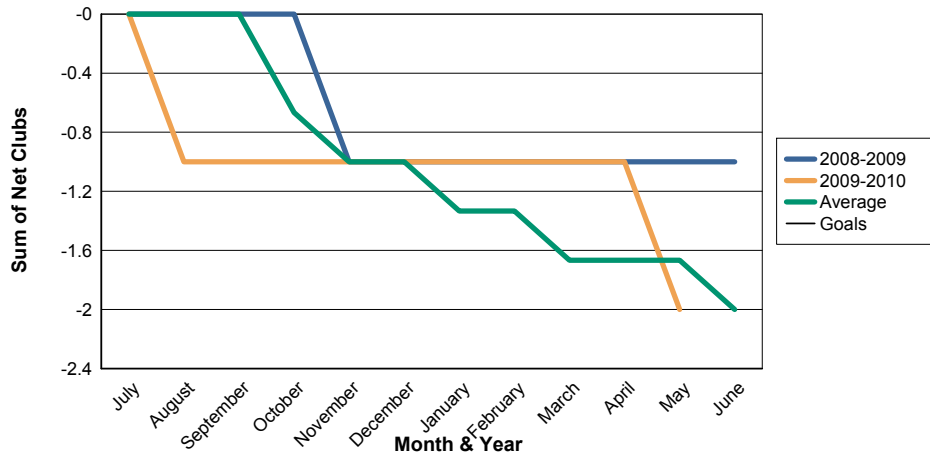

Sum of Net Clubs/ Month & Year

For District 11 D1